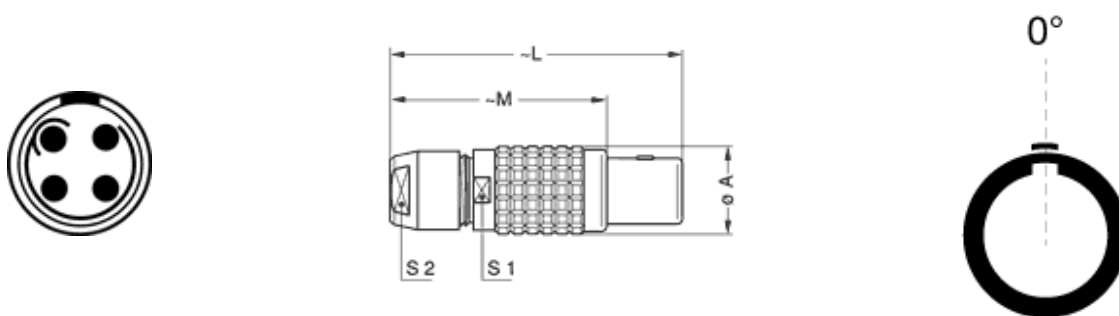

Environment

Technical domain	Audio Video, Energy and Industrial, Medical, Semiconductor, Specialties and Other, Test and Measurement, Transportation, Aerospace and UAV
Environmental sealing (IP rating)	IP50
Endurance	5000 mating cycles
Temperature range	-55°C / +250°C
Climatical Category	50/175/21
Humidity (max)	<=95% [at 60 deg C /140 F]
Shielding (min)	75 dB (10 MHz)
Shielding (min)	40 dB (1 GHz)
Shock Resistance	100 g [6 ms]
Vibration	15 g [10 Hz - 2000 Hz]
Salt Spray Corrosion	>1000 hr

Cable fixation

Cable termination protection	Standard back nut (no additional protection)
Fixation type	Cable collet
Jacket cable outside diameter [mm]	4.30 - 5.20 mm

Drawings

Dimensions

	A	S2	S1	L	M
mm.	9.5	7	8	36	26
in.	0.37	0.28	0.31	1.42	1.02

<https://www.lemo.com/int_en/solutions/originals/b-indoor-keyed/ffg-0b-304-clad52.html>

LEMO products and services are provided "as is". LEMO makes no warranties or representations with regard to LEMO product & services or use of them, express, implied or statutory, including for accuracy, completeness, or security. The user is fully responsible for his products and applications using LEMO components.