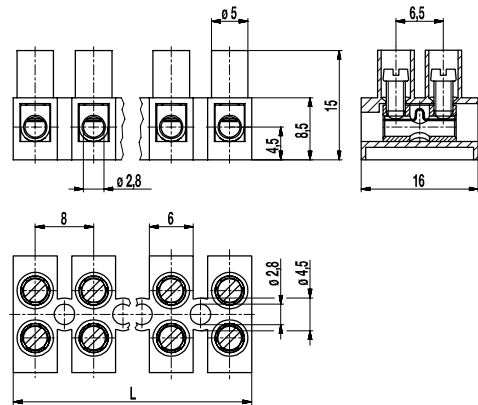

302(-HDS)

Socket terminal strip
Screw connection

GENERAL INFORMATION

Pitch	8 mm
No. of poles	1 - 12
Areas of application	For lighting applications and similar electrical equipment.

TECHNICAL DATA

Clamping Range	<i>solid / stranded / AWG</i>		
without wire protector	0,5 - 4 mm ² / 0,5 - 2,5 mm ² / 20 - 12 AWG		
with wire protector	0,34 - 2,5 mm ² / 0,34 - 2,5 mm ² / 22 - 14 AWG		
Rated Cross Section	1,5 mm ²		
Wire Stripping Length	5 mm ± 0,5 mm		
Overvoltage Category	III	III	II
Pollution Severity Level	3	2	2
Rated Voltage	320 V	320 V	630 V
Rated Impulse Voltage	4 kV	4 kV	4 kV
Rated Insulation Voltage	450 V acc. to EN 60998-1		
Rated Current	17,5 A		
Torque	0,4 Nm		

APPROVALS

	Current [A]	Voltage [V]	Group	AWG	[Nm]
	20	300	B	20 - 12	0,4
	10	300	D	20 - 12	0,4
	20	300	B	26 - 12	0,4 [1]
	10	300	D,E	26 - 12	0,4 [1]
	Current [A]	Voltage [V]	mm ²		
	17,5	450	1,5		

MATERIAL

[1] 302-HDS: 26 - 14 AWG

CONFIGURATIONS

Version	Poles	Item	Article number	Item	Article number	Length (L)	PU
Standard	2	302/02	12.820.007	302-HDS/02	32.820.008	15,00 mm	2000
Standard	3	302/03	13.820.007	302-HDS/03	33.820.008	23,00 mm	1000
Standard	4	302/04	14.820.007	302-HDS/04	34.820.008	31,00 mm	1000
Standard	6	302/06	16.820.007	302-HDS/06	36.820.008	47,00 mm	100
Standard	8	302/08	18.820.007	302-HDS/08	38.820.008	63,00 mm	70
Standard	12	302/12	22.820.007	302-HDS/12	42.820.008	94,00 mm	50
No-flame	2	302/02-V0	12.820.051.EN6	302-HDS/02-V0	32.820.051.EN6	15,00 mm	2000
No-flame	3			302-HDS/03-V0	33.820.051.EN6	23,00 mm	1000
No-flame	4			302-HDS/04-V0	34.820.051.EN6	31,00 mm	1000
No-flame	6			302-HDS/06-V0	36.820.051.EN6	47,00 mm	100
No-flame	8			302-HDS/08-V0	38.820.051.EN6	63,00 mm	70
No-flame	12	302/12-V0	22.820.051.EN6	302-HDS/12-V0	42.820.051.EN6	94,00 mm	50